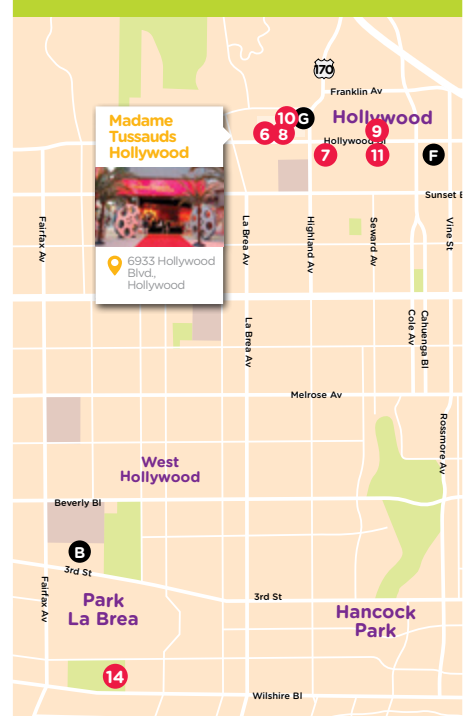

San Fernando Valley / Santa Monica

Hollywood / Westside

Downtown Los Angeles

# Map Key

Admission to all attractions below is included on the Los Angeles Card All-Inclusive Pass.

## BEACH CITIES

- 17 Santa Monica Pier Aquarium
- 18 Pacific Park on the Santa Monica Pier
- 19 Perry's beach Cafe and Rental: Mountain Bike & Roller Skate s
- 20 Starline Tours:
  - 20a. Malibu Movie Star Homes Tour
  - 20b. Yellow Loop Hop-On Hop-Off Double Decker Bus Tour
- 21 Queen Mary
- 22 Aquarium of the Pacific
- 23 Cabrillo Marine Aquarium
- 24 Battleship USS Iowa museum
- 25 Harbor Breeze Cruises:
  - 25a. Sightseeing Cruise
  - R 25b. Whale Watching Cruise
- 26 LA Waterfront Cruises:
  - 26a. Sightseeing Cruise
  - R 26b. Whale Watching Cruise
- R 27 Whale Watch by Newport Landing

## NEIGHBORING REGIONS

- 28 Huntington Library, Art Collections and Botanical Gardens
- 29 Six Flags Magic Mountain
- 30 K1 Speed Indoor Karting
- 31 Knott's Berry Farm
- 32 Knott's Soak City Waterpark
- 33 LEGOLAND® California