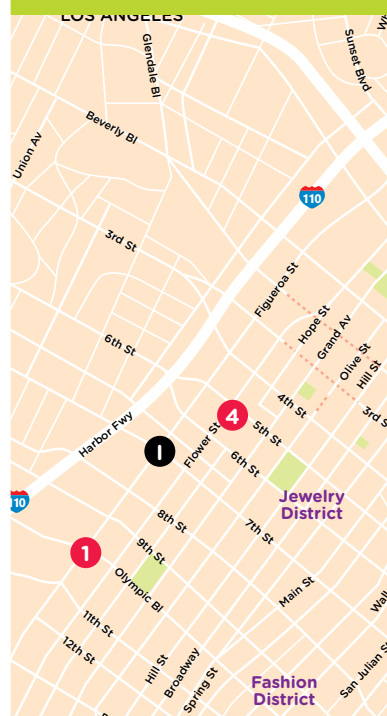

San Fernando Valley / Santa Monica

Hollywood / Westside

Downtown Los Angeles

# Map Key

Admission to all attractions below is included on the Los Angeles Card All-Inclusive Pass.

## BEACH CITIES

- 17 Santa Monica Pier Aquarium
- 18 Pacific Park on the Santa Monica Pier
- 19 Perry's beach Cafe and Rental: Mountain Bike & Roller Skate s
- 20 Starline Tours:
  - 20a. Malibu Movie Star Homes Tour
  - 20b. Yellow Loop Hop-On Hop-Off Double Decker Bus Tour
- 21 Queen Mary
- 22 Aquarium of the Pacific
- 23 Cabrillo Marine Aquarium
- 24 Battleship USS Iowa museum
- 25 Harbor Breeze Cruises:
  - 25a. Sightseeing Cruise
  - R 25b. Whale Watching Cruise
- 26 LA Waterfront Cruises:
  - 26a. Sightseeing Cruise
  - R 26b. Whale Watching Cruise
- R 27 Whale Watch by Newport Landing

## NEIGHBORING REGIONS

- 28 Huntington Library, Art Collections and Botanical Gardens
- 29 Six Flags Magic Mountain
- 30 K1 Speed Indoor Karting
- 31 Knott's Berry Farm
- 32 Knott's Soak City Waterpark
- 33 LEGOLAND® California