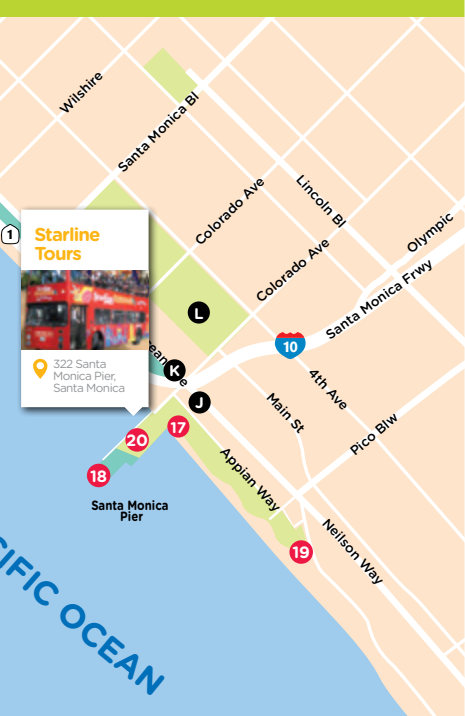

San Fernando Valley / Santa Monica

Hollywood / Westside

Downtown Los Angeles

# Map Key

Admission to all attractions below is included on the Los Angeles Card All-Inclusive Pass.

## BEACH CITIES

- 17 Santa Monica Pier Aquarium
- 18 Pacific Park on the Santa Monica Pier
- 19 Perry's beach Cafe and Rental: Mountain Bike & Roller Skate s
- 20 Starline Tours:
  - 20a. Malibu Movie Star Homes Tour
  - 20b. Yellow Loop Hop-On Hop-Off Double Decker Bus Tour
- 21 Queen Mary
- 22 Aquarium of the Pacific
- 23 Cabrillo Marine Aquarium
- 24 Battleship USS Iowa museum
- 25 Harbor Breeze Cruises:
  - 25a. Sightseeing Cruise
  - R 25b. Whale Watching Cruise
- 26 LA Waterfront Cruises:
  - 26a. Sightseeing Cruise
  - R 26b. Whale Watching Cruise
- R 27 Whale Watch by Newport Landing

## NEIGHBORING REGIONS

- 28 Huntington Library, Art Collections and Botanical Gardens
- 29 Six Flags Magic Mountain
- 30 K1 Speed Indoor Karting
- 31 Knott's Berry Farm
- 32 Knott's Soak City Waterpark
- 33 LEGOLAND® California